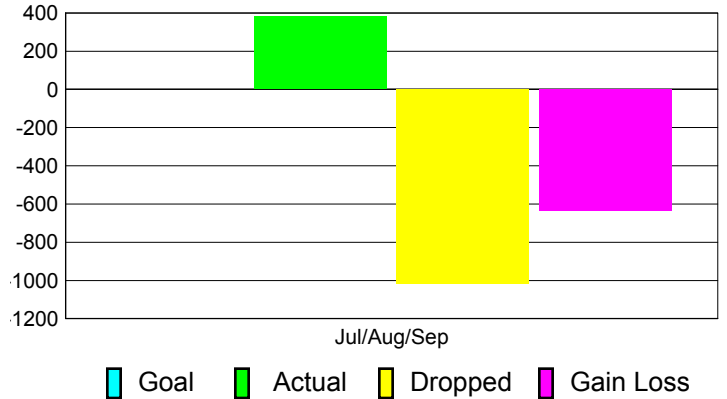

### YTD Status Quo Clubs 2012-2013

Status Quo Clubs Compared to Status Quo Members

## MEMBERSHIP

**Membership Results  
2012-2013**

**Membership  
2011-2012**

Month	Net Memb Goal	Actual New Memb	Actual Dropped Memb	Gain/Loss of Memb	Gain/Loss of Memb
Jul/Aug/Sep		382	-1018	-636	122
<b>Totals</b>		<b>382</b>	<b>-1018</b>	<b>-636</b>	<b>122</b>

### Membership Results 2012-2013

Goal, New, Dropped, Gain/Loss

### Comparison of Membership Gain/Loss

Current Year Compared to the Previous Year