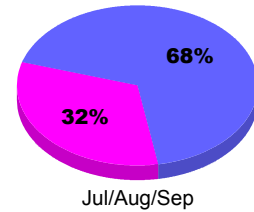

Gender Comparison 2012-2013