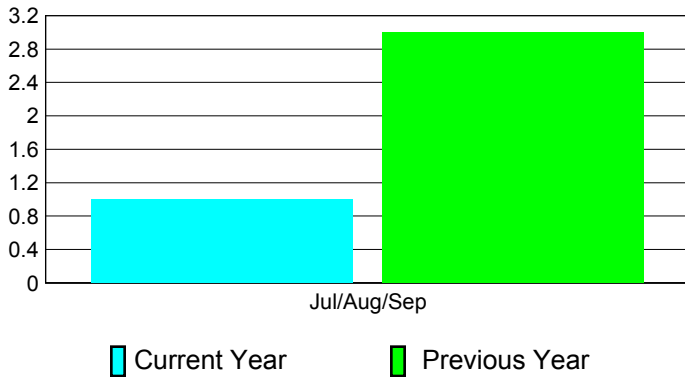

Comparison of Club Gain/Loss

Current Year Compared to the Previous Year