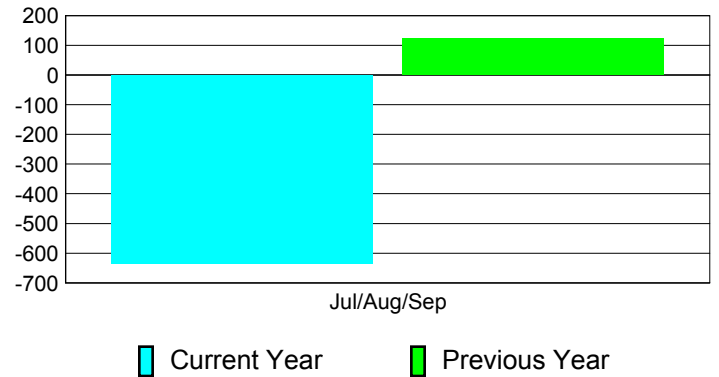

Comparison of Membership Gain/Loss

Current Year Compared to the Previous Year